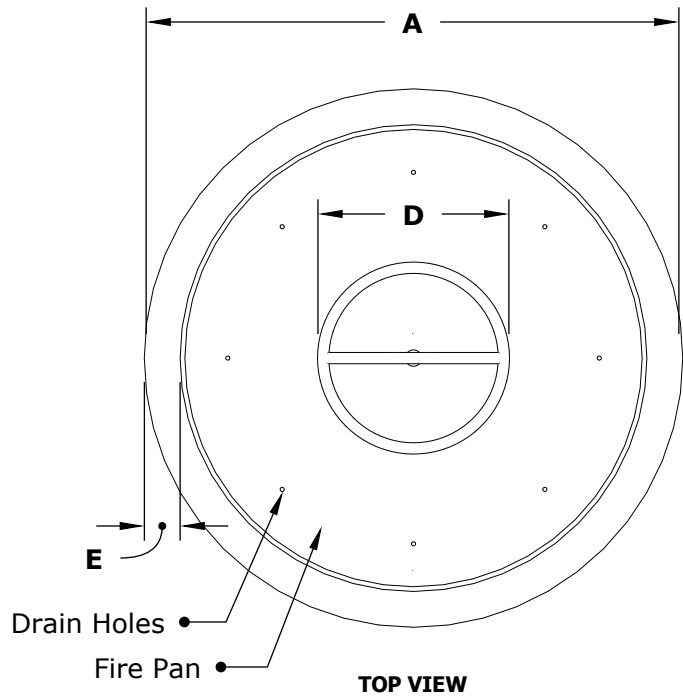

SEDONA FIRE BOWL- GFRC CONCRETE

ISOMETRIC VIEW

TOP VIEW

RIGHT SIDE VIEW

FRONT SIDE VIEW

SKU	A	B	C	D	E	BTU
OPT-27RFO	27"	10"	12"	8"	2.5"	45,000
OPT-33RFO	33"	11"	18"	12"	2.5"	65,000
OPT-27RFOE12V	27"	10"	12"	8"	2.5"	45,000
OPT-33RFOE12V	33"	11"	18"	12"	2.5"	65,000

Fire Bowl Material: GFRC Concrete
 Finish: Smooth Finish
 Pan Material: 304 Stainless Steel
 Burner Material: 304 Stainless Steel

12V ELECTRONIC IGNITION
 ANSI Z21.97-(2017) / CSA 2.41-(2017)

Includes: Pan, Burner, Whistle Free Hose, Black Lava Rock.