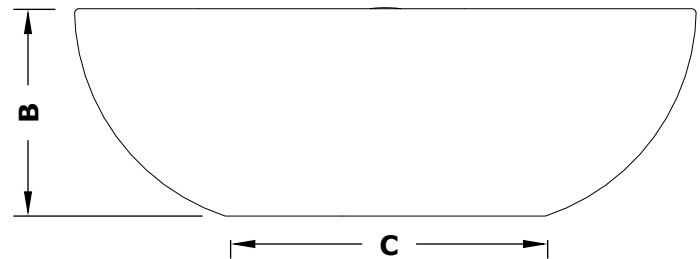

SEDONA FIRE BOWL- GFRC CONCRETE

ISOMETRIC VIEW

TOP VIEW

RIGHT SIDE VIEW

FRONT SIDE VIEW

SKU	A	B	C	D	E	BTU
OPT-27RFO	27"	10"	12"	8"	2.5"	45,000
OPT-33RFO	33"	11"	18"	12"	2.5"	65,000
OPT-27RFOE12V	27"	10"	12"	8"	2.5"	45,000
OPT-33RFOE12V	33"	11"	18"	12"	2.5"	65,000

Fire Bowl Material: GFRC Concrete
 Finish: Smooth Finish
 Pan Material: 304 Stainless Steel
 Burner Material: 304 Stainless Steel

12V ELECTRONIC IGNITION
 ANSI Z21.97-(2017) / CSA 2.41-(2017)

Includes: Pan, Burner, Whistle Free Hose, Black Lava Rock.